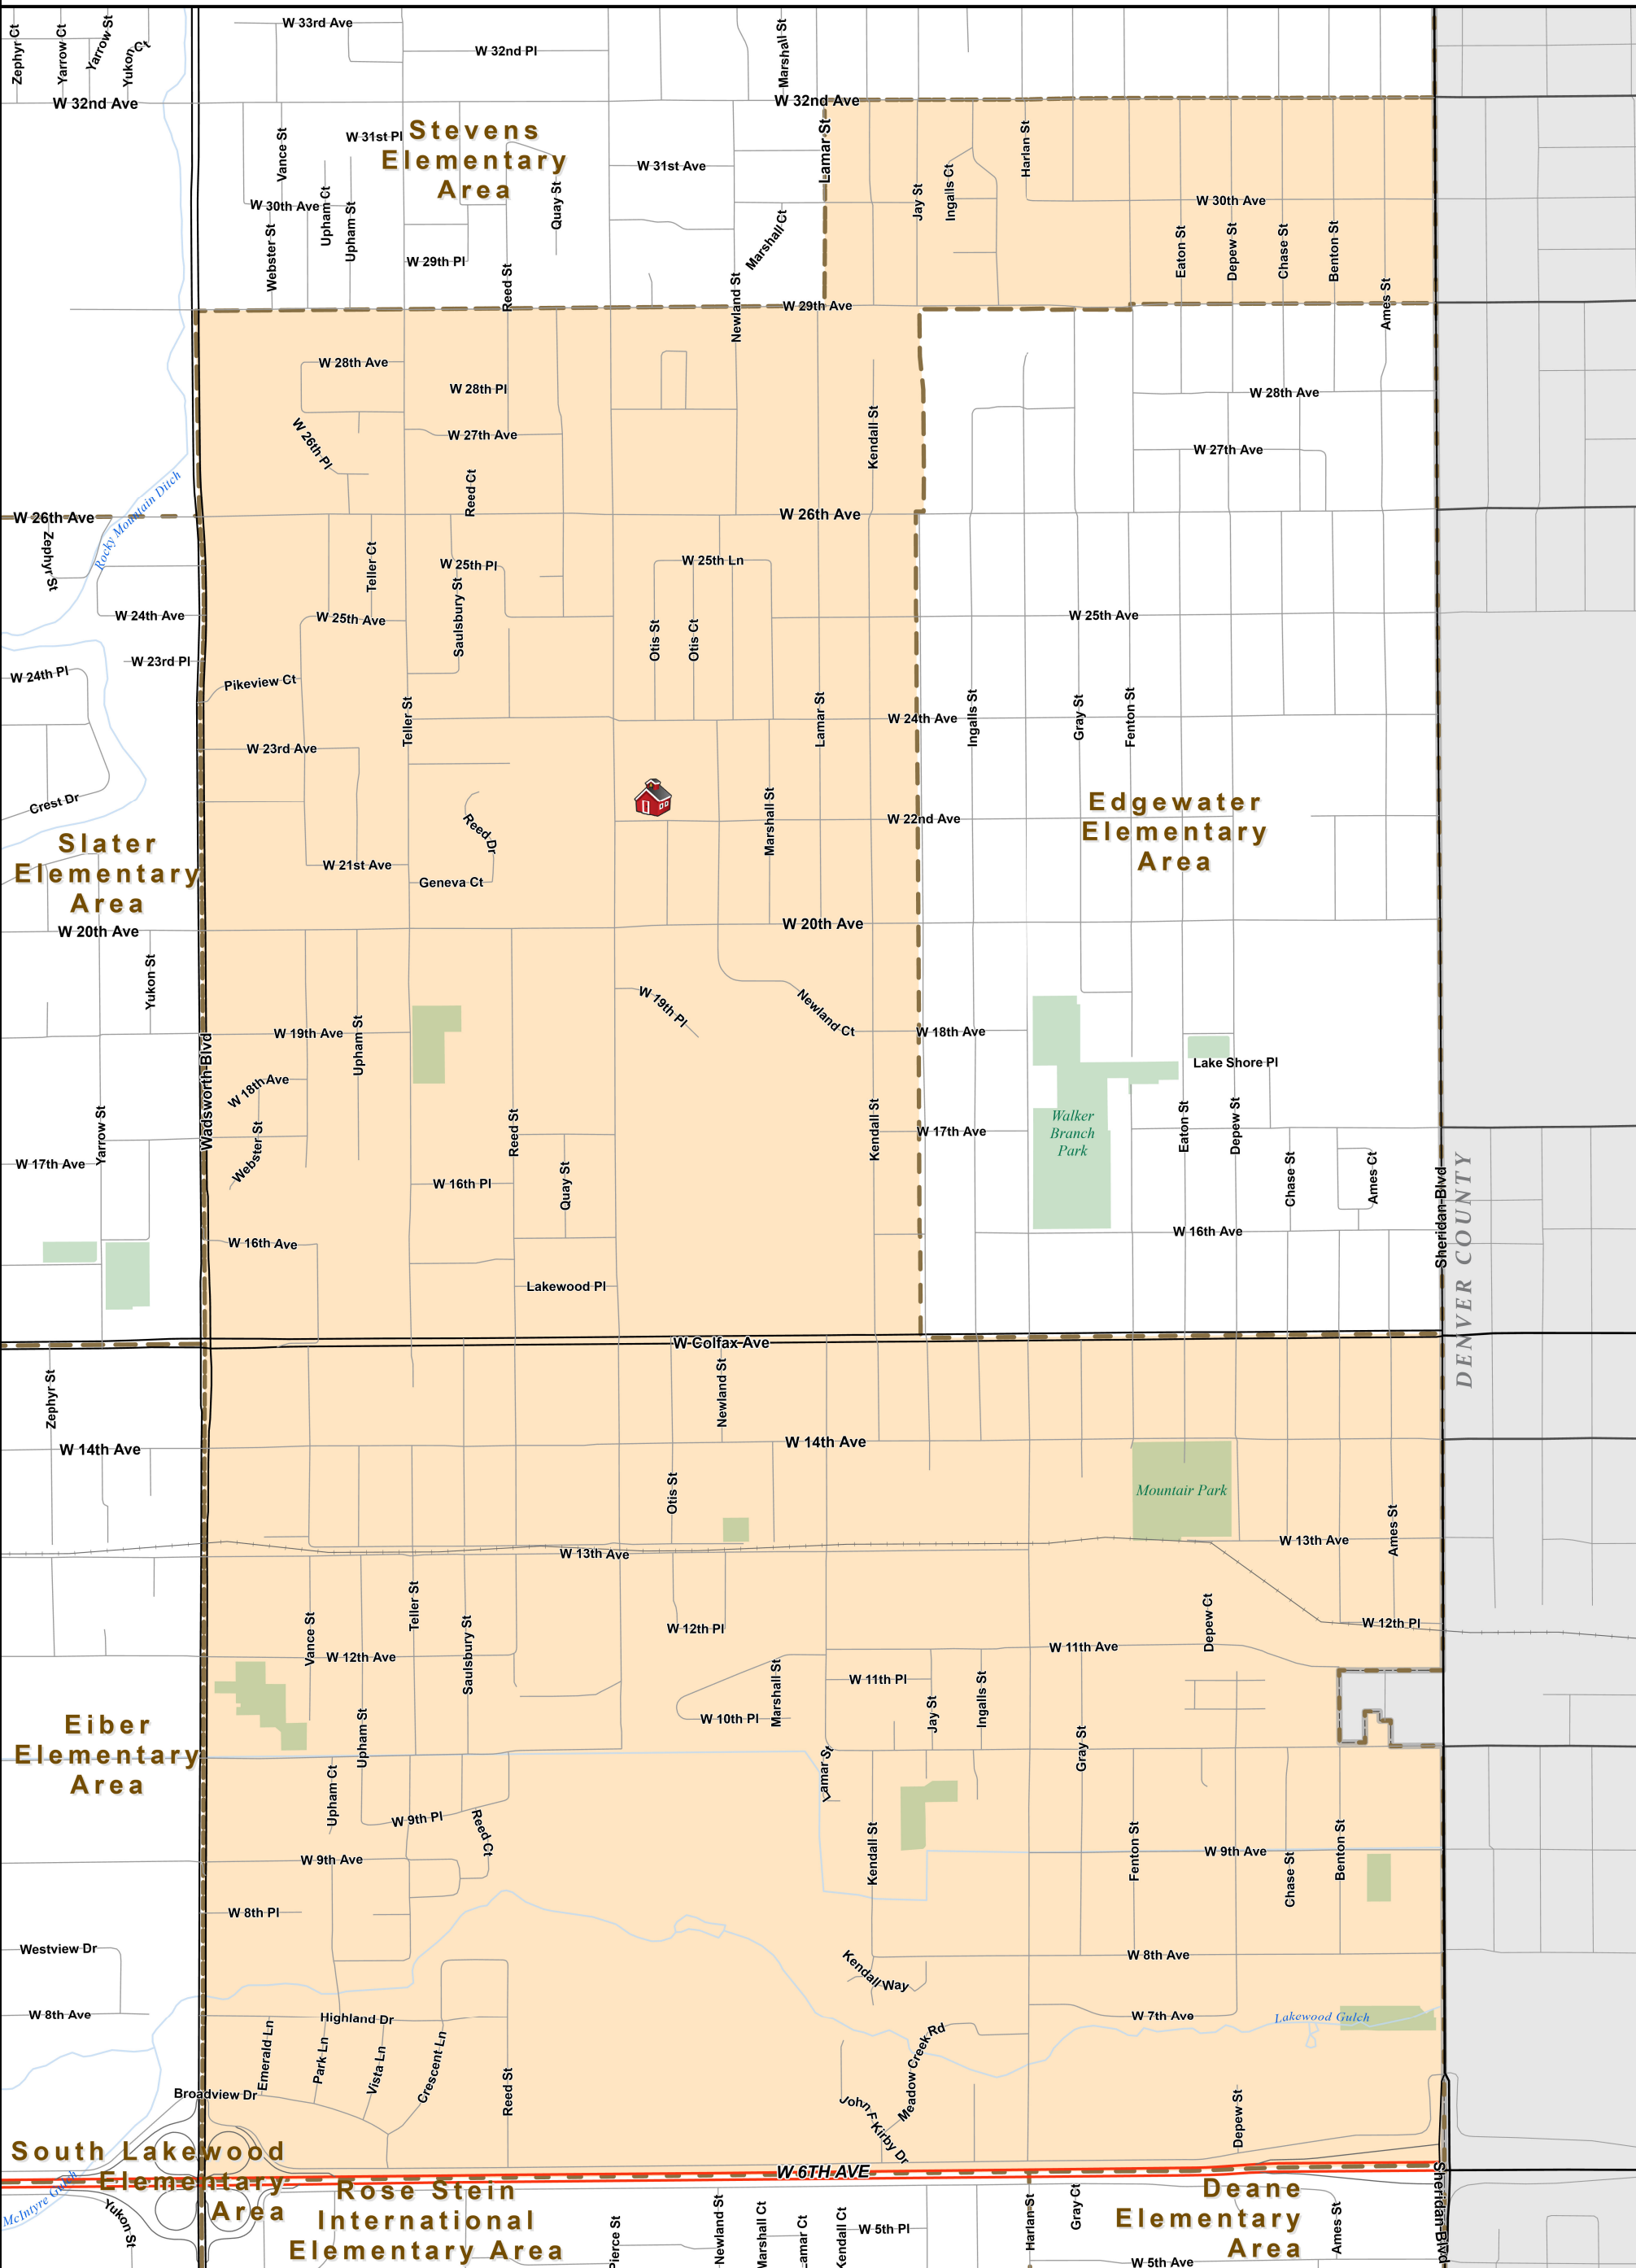

Lumberg Elementary

Jefferson Attendance Area

6705 W 22nd Ave Edgewater, CO 80214

303-982-6182

JEFFCO
PUBLIC SCHOOLS

Planning and Property
303-982-2354

- Lumberg Elementary
- Lumberg Elementary Boundary
- School Boundaries

0 0.15 0.3
Miles

Campus Code: 24000 School Code: 5354

Disclaimer: This map is for cartographic use only and may contain information that is no longer current. Jefferson County Schools assumes no responsibility of any kind for use of this map. Please contact the Planning Department with any questions.

Rev: 20231212

Lumberg Elementary School

6705 West 22nd Avenue, Edgewater 80214 · Voice: 303.982.6182 · Jefferson Attendance Area

LEGAL DESCRIPTION

Beginning at Wadsworth Blvd and W 29th Ave; east to Lamar St; north to W 32nd Ave; east to Sheridan Blvd; south to W 29th Ave; west to Jay St; south to W Colfax Ave; east to Sheridan Blvd; south to W 6th Ave; west to Wadsworth Blvd; north to W 29th Ave, point of beginning. Excludes area annexed to the City and County of Denver.